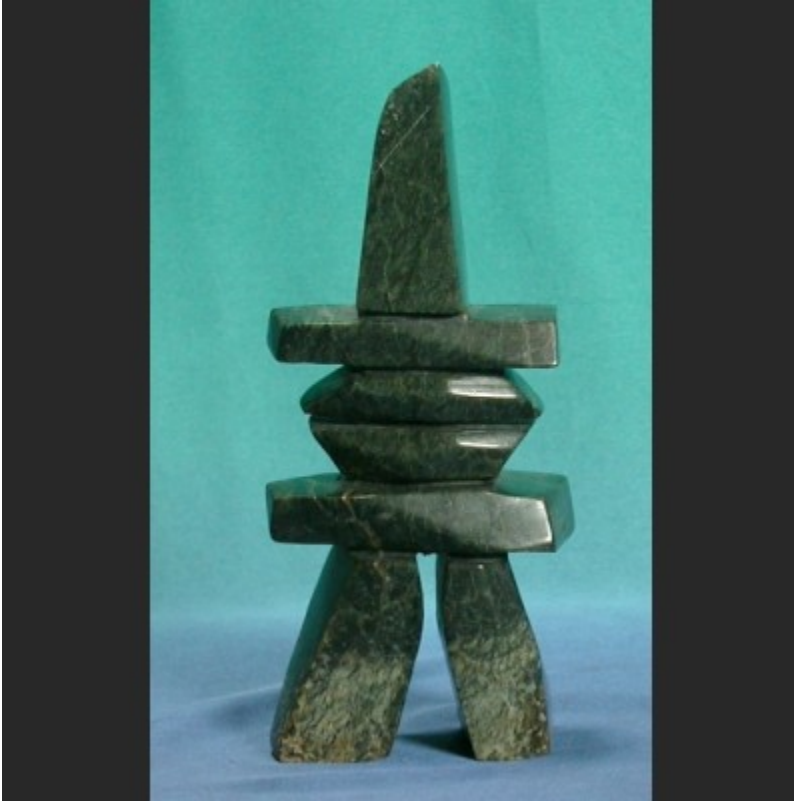

ITEM # S8199

YOUR COST: $300

ARTIST :   VARIOUS

COMMUNITY: CAPE DORSET, NUNAVUT

APPROX .SIZE: 8" HIGH x 3.75" WIDE x 2.5" DEEP